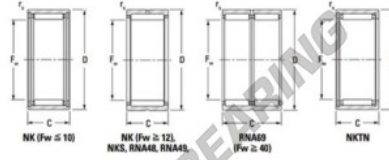

## Needle roller bearing NK6835-JTEKT - NK6835-JTEKT

<https://www.123bearing.com/bearing-housing/needle-roller-bearing/needle/nk6835-jtekt>

Metric series, caged, without inner ring

| Bearing No. | Boundary dimensions (mm) |    |    |                     | Basic load ratings (kN) |                 | Fatigue load limits (kN) |             | Limiting speeds (min <sup>-1</sup> ) |  |
|-------------|--------------------------|----|----|---------------------|-------------------------|-----------------|--------------------------|-------------|--------------------------------------|--|
|             | Fw                       | D  | C  | r <sub>s</sub> (mm) | C <sub>r</sub>          | C <sub>0r</sub> | C <sub>u</sub>           | Grease lub. | Oil lub.                             |  |
| NK68/35     | 68                       | 82 | 35 | 0,6                 | 66,2                    | 149             | 23,2                     | 4000        | 6200                                 |  |

### PRODUCT FEATURES

|                  |               |
|------------------|---------------|
| Brand            | JTEKT         |
| N° Ean13         | 3616060632081 |
| Inside diameter  | 68 mm         |
| Outside diameter | 82 mm         |
| Thickness        | 35 mm         |
| Limiting speed   | 4000 rpm      |
| Dynamic load     | 66.2 kN       |
| Static load      | 149 kN        |
| Packaging        | 1             |