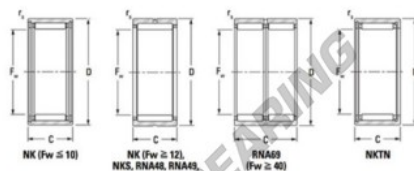

Needle roller bearing NK6025-JTEKT - NK6025-JTEKT

<https://www.123bearing.com/bearing-housing/needle-roller-bearing/needle/nk6025-jtekt>

Metric series, caged, without inner ring

Bearing No.	Boundary dimensions (mm)				Basic load ratings (kN)		Fatigue load limit (kN)		Limiting speeds (min ⁻¹)	
	Fw	D	C	r/min	C _r	C _{0r}	C _u	Grease lub.	Oil lub.	
NK60/25	60	72	25	0,6	44,3	94	14,9	4400	7000	

PRODUCT FEATURES

Brand	JTEKT
N° Ean13	3616060632012
Inside diameter	60 mm
Outside diameter	72 mm
Thickness	25 mm
Limiting speed	4400 rpm
Dynamic load	44.3 kN
Static load	94 kN
Packaging	1

contact@123bearing.com