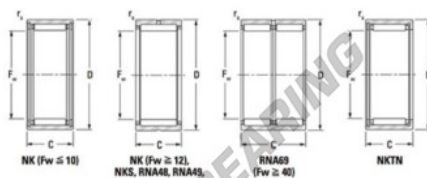

Needle roller bearing NK5525-JTEKT - NK5525-JTEKT

<https://www.123bearing.com/bearing-housing/needle-roller-bearing/needle/nk5525-jtekt>

Metric series, caged, without inner ring

| Bearing No. | Boundary dimensions (mm) | | | Basic load ratings (kN) | | Fatigue load limit (kN) | Limiting speeds (min ⁻¹) | | |
|-------------|--------------------------|----|----|-------------------------|------------------|-------------------------|--------------------------------------|----------|------|
| | fr | D | C | C ₁₀ | C ₀₁₀ | C ₁₀ | Grease lub. | Oil lub. | |
| NK55/25 | 55 | 68 | 25 | 0,6 | 46,1 | 87,3 | 13,9 | 5000 | 7800 |

PRODUCT FEATURES

| | |
|------------------|---------------|
| Brand | JTEKT |
| N° Ean13 | 3616060631985 |
| Inside diameter | 55 mm |
| Outside diameter | 68 mm |
| Thickness | 25 mm |
| Limiting speed | 5000 rpm |
| Dynamic load | 46.1 kN |
| Static load | 87.3 kN |
| Packaging | 1 |