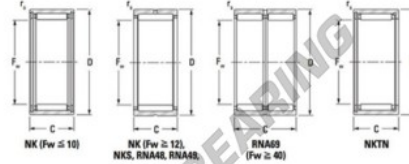

Needle roller bearing NKS45-JTEKT - NKS45-JTEKT

<https://www.123bearing.com/bearing-housing/needle-roller-bearing/needle/nks45-jtekt>

Metric series, caged, without inner ring

Bearing No.	Boundary dimensions (mm)				Basic load ratings (kN)		Fatigue load limit (kN)		Limiting speeds (min ⁻¹)	
	Fw	D	C	rs	C _r	C _{0r}	C ₀	Grease lub.	Oil lub.	
NKS45	45	60	22	0,6	43	64,2	10,3	6400	9800	

PRODUCT FEATURES

Brand	JTEKT
N° Ean13	3616060631909
Inside diameter	45 mm
Outside diameter	60 mm
Thickness	22 mm
Limiting speed	6400 rpm
Dynamic load	43 kN
Static load	64.2 kN
Packaging	1

contact@123bearing.com