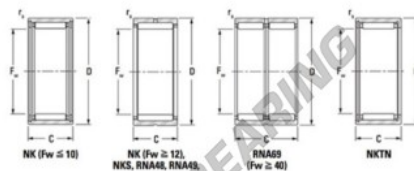

## Needle roller bearing NK4330-JTEKT - NK4330-JTEKT

<https://www.123bearing.com/bearing-housing/needle-roller-bearing/needle/nk4330-jtekt>

Mini series, caged, without inner ring

Bearing No.	Boundary dimensions (mm)				Basic load ratings (kN)		Fatigue load limit (kN)	Limiting speeds (min-1)	
	Fw	D	d	rs	C <sub>r</sub>	C <sub>0r</sub>	C <sub>0</sub>	Grease lub.	Oil lub.
NK43/30	43	53	30	0.3	41.6	86.6	13.4	6400	9900

### PRODUCT FEATURES

Brand	JTEKT
N° Ean13	3616060631862
Inside diameter	43 mm
Outside diameter	53 mm
Thickness	30 mm
Limiting speed	6400 rpm
Dynamic load	41.6 kN
Static load	86.6 kN
Packaging	1

[contact@123bearing.com](mailto:contact@123bearing.com)