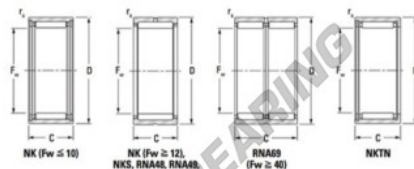

Needle roller bearing NK4220-JTEKT - NK4220-JTEKT

<https://www.123bearing.com/bearing-housing/needle-roller-bearing/needle/nk4220-jtekt>

Metric series, caged, without inner ring

Bearing No.	Boundary dimensions (mm)				Basic load ratings (kN)		Fatigue load limit (kN)	Limiting speeds (min ⁻¹)	
	Fw	D	C	ts (mm)	C _r	C _{0r}	C _{0k}	C _{0g} (rpm)	C _{0k} (rpm)
NK42/20	42	52	20	0.3	28.3	52.4	8.35	6600	10000

PRODUCT FEATURES

Brand	JTEKT
N° Ean13	3616060631824
Inside diameter	42 mm
Outside diameter	52 mm
Thickness	20 mm
Limiting speed	6600 rpm
Dynamic load	28.3 kN
Static load	52.4 kN
Packaging	1

contact@123bearing.com