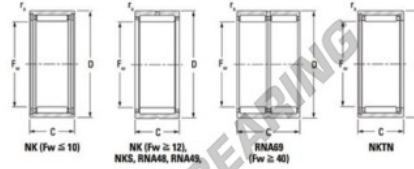

## Needle roller bearing NK4030-JTEKT - NK4030-JTEKT

<https://www.123bearing.com/bearing-housing/needle-roller-bearing/needle/nk4030-jtekt>

Metric series, caged, without inner ring

Bearing No.	Boundary dimensions (mm)				Basic load ratings (kN)		Fatigue load limit (kN)		Limiting speeds (min <sup>-1</sup> )	
	Fw	d	D	B (mm)	C0	C	C0	C	Grease lub.	Oil lub.
NK40/30	40	50	30	0.3	40	80.2	12.4	7000	11000	

### PRODUCT FEATURES

Brand	JTEKT
N° Ean13	3616060631787
Inside diameter	40 mm
Outside diameter	50 mm
Thickness	30 mm
Limiting speed	7000 rpm
Dynamic load	40 kN
Static load	80.2 kN
Packaging	1

[contact@123bearing.com](mailto:contact@123bearing.com)