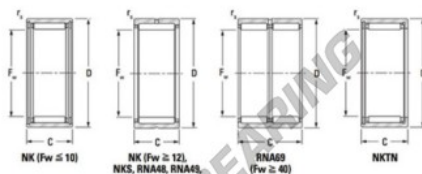

Needle roller bearing NK4020-JTEKT - NK4020-JTEKT

<https://www.123bearing.com/bearing-housing/needle-roller-bearing/needle/nk4020-jtekt>

Metric series: caged, without inner ring

Bearing No.	Boundary dimensions (mm)				Basic load ratings (kN)		Fatigue load limit (kN)	Limiting speeds (min ⁻¹)	
	Fw	D	C	r ₁	C ₁₀	C ₀	Oil Lub.	Grease Lub.	Oil Lub.
NK40/20	40	50	20	0.3	27.8	50.4	8.05	7000	11000

PRODUCT FEATURES

Brand	JTEKT
N° Ean13	3616060631756
Inside diameter	40 mm
Outside diameter	50 mm
Thickness	20 mm
Limiting speed	7000 rpm
Dynamic load	27.8 kN
Static load	50.4 kN
Packaging	1

contact@123bearing.com