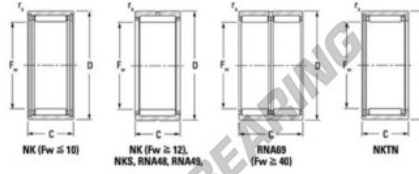

Needle roller bearing NKS37-JTEKT - NKS37-JTEKT

<https://www.123bearing.com/bearing-housing/needle-roller-bearing/needle/nks37-jtekt>

Metric series, caged, without inner ring

Bearing No.	Boundary dimensions (mm)				Basic load ratings (kN)		Fatigue load limit (kN)	Limiting speeds (min ⁻¹)	
	Fw	Da	Dr	ra (min)	Cr	Cor	Ca	Grease lub.	Oil lub.
NKS37	37	52	22	0.6	39	53.4	8.55	7900	12000

PRODUCT FEATURES

Brand	JTEKT
N° Ean13	3616060631725
Inside diameter	37 mm
Outside diameter	52 mm
Thickness	22 mm
Limiting speed	7900 rpm
Dynamic load	39 kN
Static load	53.4 kN
Packaging	1

contact@123bearing.com