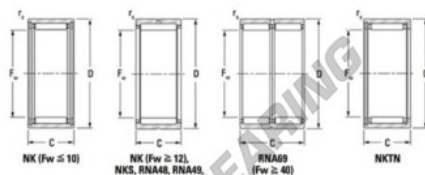

## Needle roller bearing NK3720-JTEKT - NK3720-JTEKT

<https://www.123bearing.com/bearing-housing/needle-roller-bearing/needle/nk3720-jtekt>

Metric series, caged, without inner ring

Bearing No.	Boundary dimensions (mm)				Basic load ratings (kN)		Fatigue load limit (kN)	Limiting speeds (min-1)	
	Fw	D	C	rs (mm)	Cr	Cor	Cut	Grease lub.	Oil lub.
NK37/20	37	47	20	0.3	26.6	46.4	7.4	7600	12000

### PRODUCT FEATURES

Brand	JTEKT
N° Ean13	3616060631701
Inside diameter	37 mm
Outside diameter	47 mm
Thickness	20 mm
Limiting speed	7600 rpm
Dynamic load	26.6 kN
Static load	46.4 kN
Packaging	1

[contact@123bearing.com](mailto:contact@123bearing.com)