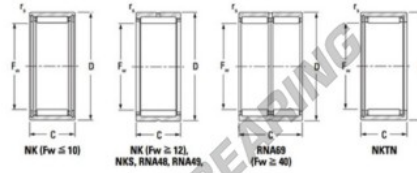

Needle roller bearing RNA6928-JTEKT - RNA6928-JTEKT

<https://www.123bearing.com/bearing-housing/needle-roller-bearing/needle/rna6928-jtekt>

Metric series, caged, without inner ring

Bearing No.	Boundary dimensions (mm)				Basic load ratings (kN)		Fatigue load limit (kN)		Limiting speeds (min ⁻¹)	
	Fw	D	d	r1/min	C ₁₀	C ₉₀	C ₁₀	C ₉₀	Grease lub.	Oil lub.
RNA69/28	32	45	30	0.3	43.2	62.5	9.75	9100	14000	

PRODUCT FEATURES

Brand	JTEKT
N° Ean13	3616060631640
Inside diameter	32 mm
Outside diameter	45 mm
Thickness	30 mm
Limiting speed	9100 rpm
Dynamic load	43.2 kN
Static load	62.5 kN
Packaging	1

contact@123bearing.com