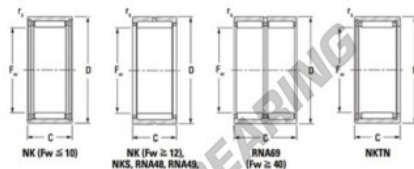

## Needle roller bearing NK3020-JTEKT - NK3020-JTEKT

<https://www.123bearing.com/bearing-housing/needle-roller-bearing/needle/nk3020-jtekt>

Metric series, caged, without inner ring

Bearing No.	Boundary dimensions (mm)				Basic load ratings (kN)		Fatigue load limit (kN)	Limiting speeds (min <sup>-1</sup> )	
	Fw	D	d	r1(mm)	C <sub>10</sub>	C <sub>010</sub>	C <sub>90</sub>	Grease lub.	Oil lub.
NK30/20	30	40	20	0.3	24.2	38.3	6.1	9500	15000

### PRODUCT FEATURES

Brand	JTEKT
N° Ean13	3616060631596
Inside diameter	30 mm
Outside diameter	40 mm
Thickness	20 mm
Limiting speed	9500 rpm
Dynamic load	24.2 kN
Static load	38.3 kN
Packaging	1

[contact@123bearing.com](mailto:contact@123bearing.com)