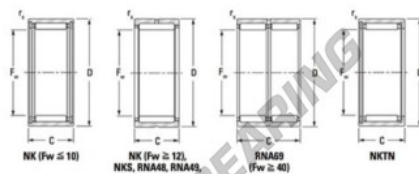

## Needle roller bearing NK2920-JTEKT - NK2920-JTEKT

<https://www.123bearing.com/bearing-housing/needle-roller-bearing/needle/nk2920-jtekt>

Metric series, caged, without inner ring

Bearing No.	Boundary dimensions (mm)			Basic load ratings (kN)		Fatigue load limit (kN)	Limiting speeds (min <sup>-1</sup> )	
	Fw	Da	Ca	C <sub>r</sub>	C <sub>0r</sub>	Ca	C <sub>r</sub>	C <sub>0r</sub>
NK29/20	29	38	20	23.4	36.4	5.8	9800	15000

### PRODUCT FEATURES

Brand	JTEKT
N° Ean13	3616060631572
Inside diameter	29 mm
Outside diameter	38 mm
Thickness	20 mm
Limiting speed	9800 rpm
Dynamic load	23.4 kN
Static load	36.4 kN
Packaging	1

[contact@123bearing.com](mailto:contact@123bearing.com)