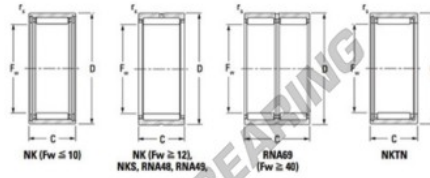

Needle roller bearing NK2620-JTEKT - NK2620-JTEKT

<https://www.123bearing.com/bearing-housing/needle-roller-bearing/needle/nk2620-jtekt>

Metric series, caged, without inner ring

Bearing No.	Boundary dimensions (mm)				Basic load ratings (kN)		Fatigue load limit (kN)	Limiting speeds (min-1)	
	Fw	D	d	B	C _r	C _{0r}	C _d	Grease lub.	Oil lub.
NK26/20	26	34	20	0.3	19.7	32	5.05	11000	17000

PRODUCT FEATURES

Brand	JTEKT
N° Ean13	3616060631527
Inside diameter	26 mm
Outside diameter	34 mm
Thickness	20 mm
Limiting speed	11000 rpm
Dynamic load	19.7 kN
Static load	32 kN
Packaging	1

contact@123bearing.com