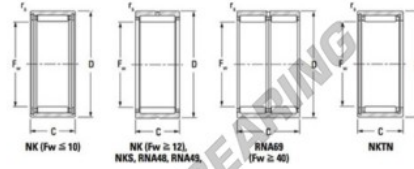

Needle roller bearing NK2416-JTEKT - NK2416-JTEKT

<https://www.123bearing.com/bearing-housing/needle-roller-bearing/needle/nk2416-jtekt>

Metric series, caged, without inner ring

Bearing No.	Boundary dimensions (mm)			Basic load ratings (kN)		Fatigue load limit (kN)	Limiting speeds (min ⁻¹)		
	Fw	D	C	Cr	C0r	Ca	Grease Lub.	Oil Lub.	
NK24/16	24	32	16	0.3	16.2	24.3	3.7	12000	18000

PRODUCT FEATURES

Brand	JTEKT
N° Ean13	3616060631442
Inside diameter	24 mm
Outside diameter	32 mm
Thickness	16 mm
Limiting speed	12000 rpm
Dynamic load	16.2 kN
Static load	24.3 kN
Packaging	1

contact@123bearing.com