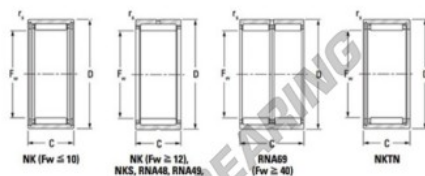

## Needle roller bearing NK2220-JTEKT - NK2220-JTEKT

<https://www.123bearing.com/bearing-housing/needle-roller-bearing/needle/nk2220-jtekt>

Metric series, caged, without inner ring

Bearing No.	Boundary dimensions (mm)				Basic load ratings (kN)		Fatigue load limit (kN)	Limiting speeds (min-1)	
	Fw	D	d	r	C <sub>r</sub>	C <sub>0r</sub>	C <sub>10</sub>	Grease lub.	Oil lub.
NK22/20	22	30	20	0.3	18	27	4.3	13000	20000

### PRODUCT FEATURES

Brand	JTEKT
N° Ean13	3616060631428
Inside diameter	22 mm
Outside diameter	30 mm
Thickness	20 mm
Limiting speed	13000 rpm
Dynamic load	18 kN
Static load	27 kN
Packaging	1

[contact@123bearing.com](mailto:contact@123bearing.com)