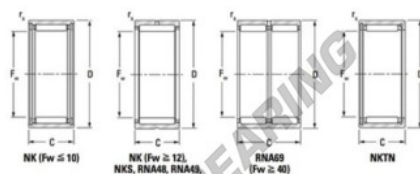

Needle roller bearing NK2120-JTEKT - NK2120-JTEKT

<https://www.123bearing.com/bearing-housing/needle-roller-bearing/needle/nk2120-jtekt>

Metric series, caged, without inner ring

Bearing No.	Boundary dimensions (mm)			Basic load ratings (kN)		Fatigue load limit (kN)	Limiting speeds (min ⁻¹)		
	Fw	D	C	C ₁₀	C ₀₁	C ₉₀	C ₁₀ (Grease lub.)	C ₀₁ (Oil lub.)	
NK21/20	21	29	20	0.3	18.1	26.9	4.25	14000	21000

PRODUCT FEATURES

Brand	JTEKT
N° Ean13	3616060631398
Inside diameter	21 mm
Outside diameter	29 mm
Thickness	20 mm
Limiting speed	14000 rpm
Dynamic load	18.1 kN
Static load	26.9 kN
Packaging	1

contact@123bearing.com