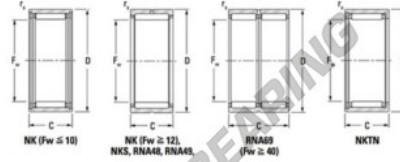

## Needle roller bearing NK1716-JTEKT - NK1716-JTEKT

<https://www.123bearing.com/bearing-housing/needle-roller-bearing/needle/nk1716-jtekt>

Metric sizes, angled, without inner ring

Bearing No.	Boundary dimensions (mm)			Basic load ratings (kN)		Fatigue load limit (kN)		Limiting speeds (min <sup>-1</sup> )	
	Fw	d	D	C <sub>r</sub>	C <sub>0r</sub>	C <sub>r</sub>	C <sub>0r</sub>	Grease Lub.	Oil Lub.
NK17/16	17	25	16	0.3	13.6	17.5	2.7	17000	27000

### PRODUCT FEATURES

Brand	JTEKT
N° Ean13	3616060631275
Inside diameter	17 mm
Inside diameter	0.669" inch
Outside diameter	25 mm
Outside diameter	0.984" inch
Thickness	16 mm
Thickness	0.63" inch
Limiting speed	17000 rpm
Dynamic load	13.6 kN
Static load	17.5 kN
Packaging	1