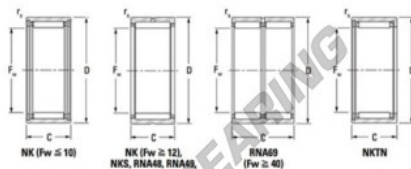

## Needle roller bearing NK1420-JTEKT - NK1420-JTEKT

<https://www.123bearing.com/bearing-housing/needle-roller-bearing/needle/nk1420-jtekt>

Metric series, caged, without inner ring

Bearing No.	Boundary dimensions (mm)				Basic load ratings (kN)		Fatigue load limit (kN)		Limiting speeds (min. 1)	
	Fw	D	d	C	Cr	Cor	Cu	Cu	Grease Lb.	Oil Lb.
NK14/20	14	22	20	0.3	14.7	18.4	2.9	16000	24000	

### PRODUCT FEATURES

Brand	JTEKT
N° Ean13	3616060631220
Inside diameter	14 mm
Outside diameter	22 mm
Thickness	20 mm
Limiting speed	16000 rpm
Dynamic load	14.7 kN
Static load	18.4 kN
Packaging	1

[contact@123bearing.com](mailto:contact@123bearing.com)