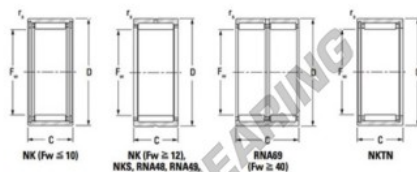

Needle roller bearing NK916-JTEKT - NK916-JTEKT

<https://www.123bearing.com/bearing-housing/needle-roller-bearing/needle/nk916-jtekt>

Multipiece, caged, without inner ring

Bearing No.	Boundary dimensions (mm)			Basic load ratings (kN)		Fatigue load limit (kN)	Limiting speeds (min-1)		
	Fw	D	d	C _r	C _{0r}	C _r	Grease lub.	Oil lub.	
NK9/16	9	16	16	0.3	5.57	6.47	0.98	26000	40000

PRODUCT FEATURES

Brand	JTEKT
N° Ean13	3616060631145
Inside diameter	9 mm
Outside diameter	16 mm
Thickness	16 mm
Limiting speed	26000 rpm
Dynamic load	5.57 kN
Static load	6.47 kN
Packaging	1

contact@123bearing.com