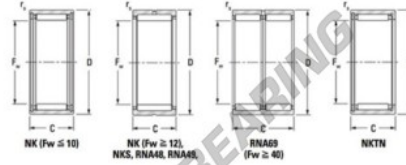

Needle roller bearing NK912-JTEKT - NK912-JTEKT

<https://www.123bearing.com/bearing-housing/needle-roller-bearing/needle/nk912-jtekt>

Bearing No.	Boundary dimensions (mm)			Basic load ratings (kN)		Fatigue load limit (kN)		Limiting speeds (min-1)	
	Fw	D	d	C ₁₀	C ₀₁₀	C ₁₀	C ₀₁₀	Grease lub.	Oil lub.
NK9/12	9	16	12	0.3	4.27	4.6	0.7	26000	40000

PRODUCT FEATURES

Brand	JTEKT
N° Ean13	3616060631138
Inside diameter	9 mm
Outside diameter	16 mm
Thickness	12 mm
Limiting speed	26000 rpm
Dynamic load	4.27 kN
Static load	4.6 kN
Packaging	1

contact@123bearing.com