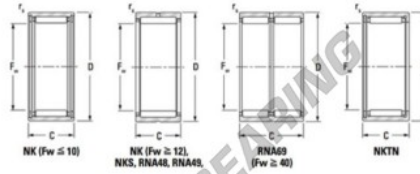

Needle roller bearing NK816-JTEKT - NK816-JTEKT

<https://www.123bearing.com/bearing-housing/needle-roller-bearing/needle/nk816-jtekt>

Metric series, caged, without inner ring

Bearing No.	Boundary dimensions (mm)			Basic load ratings (kN)	Fatigue load limit (kN)		Limiting speeds (min ⁻¹)		
	F _w	D	C		C _{0r}	C _{0c}	Grease l.u.b.	Oil l.u.b.	
NK8/16	8	15	16	0.3	5.22	5.78	0.88	26000	41000

PRODUCT FEATURES

Brand	JTEKT
N° Ean13	3616060631121
Inside diameter	8 mm
Outside diameter	15 mm
Thickness	16 mm
Limiting speed	26000 rpm
Dynamic load	5.22 kN
Static load	5.78 kN
Packaging	1

contact@123bearing.com