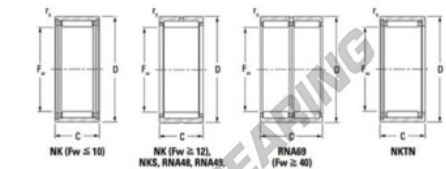

Needle roller bearing NK712-TN-JTEKT - NK712-TN-JTEKT

<https://www.123bearing.com/bearing-housing/needle-roller-bearing/needle/nk712-tn-jtekt>

Metric series: caged, without inner ring

Bearing No.	Boundary dimensions (mm)				Basic load ratings (kN)		Fatigue load limit (kN)	Limiting speeds (min-1)	
	Fw	D	d	rs (mm)	Cr	Cor	Cu	Grease lub.	Oil lub.
NK7/12TN	7	14	12	0.3	3.4	3.22	0.49	28000	42000

PRODUCT FEATURES

Brand	JTEKT
N° Ean13	3616060631091
Inside diameter	7 mm
Outside diameter	14 mm
Thickness	12 mm
Limiting speed	28000 rpm
Dynamic load	3.4 kN
Static load	3.22 kN
Packaging	1

contact@123bearing.com