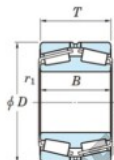

Tapered roller bearing 453-800-JTEKT - 453-800-JTEKT

<https://www.123bearing.com/bearing-housing/roller-bearing/tapered/453-800-jtekt>

Boundary dimensions

Bearing No.	Boundary dimensions(mm)					Basic load ratings(kN)		Fatigue load limit(kN)	Limiting speeds(min-1)
	d	D	T	r1(min)	r1(max)	Cr	C0r	Grease lub.	Oil lub.
453/800	800	1280	375	9.5	9.5	-	27400	-	-

PRODUCT FEATURES

Brand	JTEKT
N° Ean13	3616060628619
Inside diameter	800 mm
Outside diameter	1280 mm
Thickness	375 mm
Static load	274000 kN
Packaging	1

contact@123bearing.com

(646) 712 9672

CRT4 de Lesquin 60 Rue Du Haut De Sainghin 59273 Fretin FRANCE