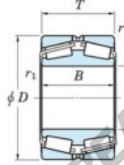

## Tapered roller bearing 452-800-JTEKT - 452-800-JTEKT

<https://www.123bearing.com/bearing-housing/roller-bearing/tapered/452-800-jtekt>

Boundary dimensions

TD1

Bearing No.	Boundary dimensions(mm)						Basic load ratings(kN)		Fatigue load limit(kN)	Limiting speeds(min-1)
	d	D	T	r1(mm)	r11(mm)	C0	C0r	C0i	Grease lub.	
452/800	800	1150	258	7.5	7.5	-	18600	-	-	

## PRODUCT FEATURES

Brand	JTEKT
N° Ean13	3616060628602
Inside diameter	800 mm
Outside diameter	1150 mm
Thickness	258 mm
Static load	18600 kN
Packaging	1

[contact@123bearing.com](mailto:contact@123bearing.com)