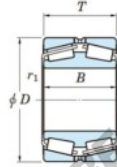

## Tapered roller bearing 452-800-JTEKT - 452-800-JTEKT

<https://www.123bearing.com/bearing-housing/roller-bearing/tapered/452-800-jtekt>

Boundary dimensions

TD1

Bearing No.	Boundary dimensions(mm)						Basic load ratings(kN)		Fatigue load limit(kN)	Limiting speeds(min-1)
	d	D	T	r1(mm)	r2(mm)	C0	C0r	C0r	Grease lub.	
452/800	800	1150	258	7.5	7.5	-	18600	-	-	

## PRODUCT FEATURES

Brand	JTEKT
N° Ean13	3616060628602
Inside diameter	800 mm
Outside diameter	1150 mm
Thickness	258 mm
Static load	18600 kN
Packaging	1

[contact@123bearing.com](mailto:contact@123bearing.com)