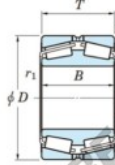

## Tapered roller bearing 452-800-JTEKT - 452-800-JTEKT

<https://www.123bearing.com/bearing-housing/roller-bearing/tapered/452-800-jtekt>

Boundary dimensions

TD1

Bearing No.	Boundary dimensions(mm)						Basic load ratings(kN)		Fatigue load limit(kN)	Limiting speeds(min-1)
	d	D	T	r1(mm)	r2(mm)	C0	C0r	C0r	Grease lub.	
452/800	800	1150	258	7.5	7.5	-	18600	-	-	

## PRODUCT FEATURES

Brand	JTEKT
N° Ean13	3616060628602
Inside diameter	800 mm
Outside diameter	1150 mm
Thickness	258 mm
Static load	18600 kN
Packaging	1

[contact@123bearing.com](mailto:contact@123bearing.com)