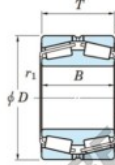

## Tapered roller bearing 452-800-JTEKT - 452-800-JTEKT

<https://www.123bearing.com/bearing-housing/roller-bearing/tapered/452-800-jtekt>

Boundary dimensions

TD1

Bearing No.	Boundary dimensions(mm)						Basic load ratings(kN)		Fatigue load limit(kN)	Limiting speeds(min-1)
	d	D	T	r1(mm)	r11(mm)	C0	C0r	C0r	Grease lub.	
452/800	800	1150	258	7.5	7.5	-	18600	-	-	

## PRODUCT FEATURES

Brand	JTEKT
N° Ean13	3616060628602
Inside diameter	800 mm
Outside diameter	1150 mm
Thickness	258 mm
Static load	18600 kN
Packaging	1

[contact@123bearing.com](mailto:contact@123bearing.com)