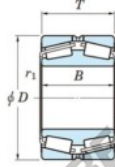

## Tapered roller bearing 452-800-JTEKT - 452-800-JTEKT

<https://www.123bearing.com/bearing-housing/roller-bearing/tapered/452-800-jtekt>

Boundary dimensions

TD1

Bearing No.	Boundary dimensions(mm)						Basic load ratings(kN)		Fatigue load limit(kN)	Limiting speeds(min-1)
	d	D	T	r1(mm)	r11(mm)	C0	C0r	C0r	Grease lub.	
452/800	800	1150	258	7.5	7.5	-	18600	-	-	

## PRODUCT FEATURES

Brand	JTEKT
N° Ean13	3616060628602
Inside diameter	800 mm
Outside diameter	1150 mm
Thickness	258 mm
Static load	18600 kN
Packaging	1

[contact@123bearing.com](mailto:contact@123bearing.com)