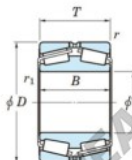

## Tapered roller bearing 453-750-JTEKT - 453-750-JTEKT

<https://www.123bearing.com/bearing-housing/roller-bearing/tapered/453-750-jtekt>

Boundary dimensions

TDI

Bearing No.	Boundary dimensions(mm)						Basic load ratings(kN)		Fatigue load limit(kN)	Limiting speeds(min-1)
	d	D	T	r1(mm)	r2(mm)	C0	C0r	C0	Grease lub.	
453/750	750	1220	365	9.5	9.5	-	26800	-	-	

## PRODUCT FEATURES

Brand	JTEKT
N° Ean13	3616060628596
Inside diameter	750 mm
Outside diameter	1220 mm
Thickness	365 mm
Static load	268800 kN
Packaging	1

[contact@123bearing.com](mailto:contact@123bearing.com)