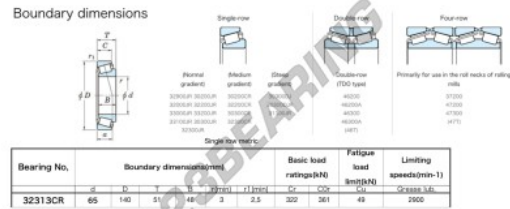

Tapered roller bearing 32313-CR-JTEKT - 32313-CR-JTEKT

<https://www.123bearing.com/bearing-housing/roller-bearing/tapered/32313-cr-jtekt>

PRODUCT FEATURES

Brand	JTEKT
N° Ean13	3616060628282
Inside diameter	65 mm
Outside diameter	140 mm
Thickness	51 mm
Limiting speed	2900 rpm
Dynamic load	322 kN
Static load	361 kN
Packaging	1