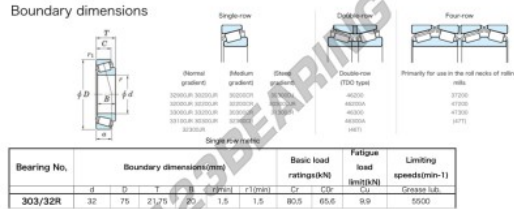

Tapered roller bearing 303-32-R-JTEKT - 303-32-R-JTEKT

<https://www.123bearing.com/bearing-housing/roller-bearing/tapered/303-32-r-jtekt>

PRODUCT FEATURES

Brand	JTEKT
N° Ean13	3616060628091
Inside diameter	32 mm
Inside diameter	1.26" inch
Outside diameter	75 mm
Outside diameter	2.953" inch
Thickness	21.75 mm
Thickness	0.856" inch
Limiting speed	5500 rpm
Dynamic load	80.5 kN
Static load	65.6 kN
Packaging	1