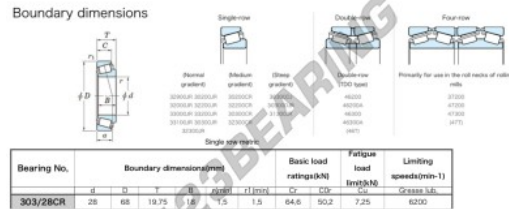

Tapered roller bearing 303-28-CR-JTEKT - 303-28-CR-JTEKT

<https://www.123bearing.com/bearing-housing/roller-bearing/tapered/303-28-cr-jtekt>

PRODUCT FEATURES

Brand	JTEKT
N° Ean13	3616060628015
Inside diameter	28 mm
Outside diameter	68 mm
Thickness	19.75 mm
Limiting speed	6200 rpm
Dynamic load	64.4 kN
Static load	50.2 kN
Packaging	1