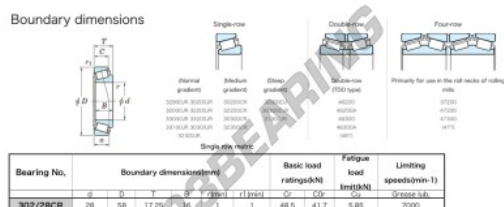

## Tapered roller bearing 302-28-CR-JTEKT - 302-28-CR-JTEKT

<https://www.123bearing.com/bearing-housing/roller-bearing/tapered/302-28-cr-jtekt>

### PRODUCT FEATURES

Brand	JTEKT
N° Ean13	3616060627742
Inside diameter	28 mm
Outside diameter	58 mm
Thickness	17.25 mm
Limiting speed	7000 rpm
Dynamic load	48.5 kN
Static load	41.7 kN
Packaging	1

[contact@123bearing.com](mailto:contact@123bearing.com)