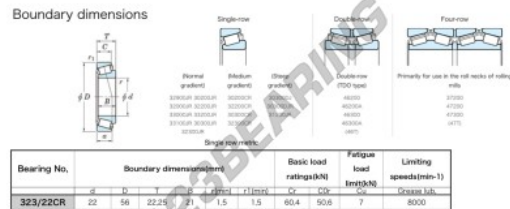

## Tapered roller bearing 323-22-CR-JTEKT - 323-22-CR-JTEKT

<https://www.123bearing.com/bearing-housing/roller-bearing/tapered/323-22-cr-jtekt>

### PRODUCT FEATURES

Brand	JTEKT
N° Ean13	3616060627612
Inside diameter	22 mm
Outside diameter	56 mm
Thickness	22.25 mm
Limiting speed	8000 rpm
Dynamic load	60.4 kN
Static load	50.6 kN
Packaging	1

[contact@123bearing.com](mailto:contact@123bearing.com)