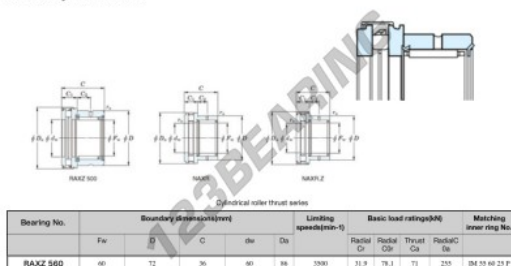

Needle roller bearing RAXZ560-JTEKT - RAXZ560-JTEKT

<https://www.123bearing.com/bearing-housing/needle-roller-bearing/needle/raxz560-jtekt>

Boundary dimensions

PRODUCT FEATURES

Brand	JTEKT
N° Ean13	3616060626400
Inside diameter	60 mm
Inside diameter	2.362" inch
Outside diameter	86 mm
Outside diameter	3.386" inch
Thickness	36 mm
Thickness	1.417" inch
Limiting speed	3500 rpm
Dynamic load	31.9 kN
Static load	78.1 kN
Packaging	1