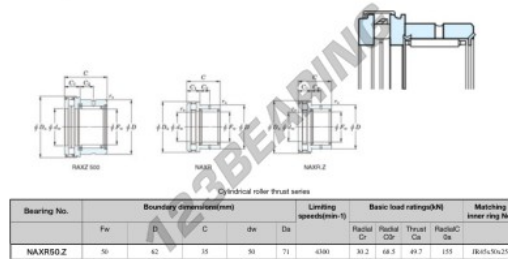

Needle roller bearing NAXR50.Z-JTEKT - NAXR50.Z-JTEKT

<https://www.123bearing.com/bearing-housing/needle-roller-bearing/needle/naxr50.z-jtekt>

Boundary dimensions

PRODUCT FEATURES

Brand	JTEKT
N° Ean13	3616060626387
Inside diameter	50 mm
Outside diameter	71 mm
Thickness	35 mm
Limiting speed	4300 rpm
Dynamic load	30.2 kN
Static load	68.5 kN
Packaging	1