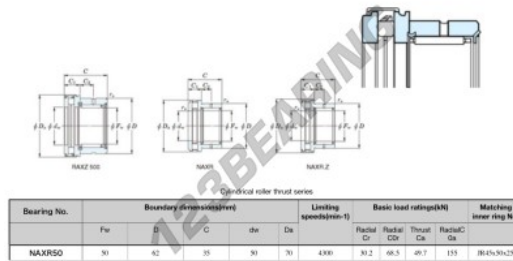

Needle roller bearing NAXR50-JTEKT - NAXR50-JTEKT

<https://www.123bearing.com/bearing-housing/needle-roller-bearing/needle/naxr50-jtekt>

Boundary dimensions

PRODUCT FEATURES

Brand	JTEKT
N° Ean13	3616060626370
Inside diameter	50 mm
Outside diameter	70 mm
Thickness	35 mm
Limiting speed	4300 rpm
Dynamic load	30.2 kN
Static load	68.5 kN
Packaging	1