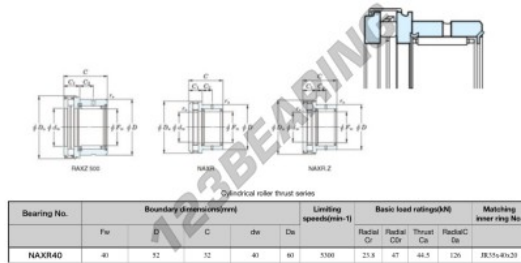

## Needle roller bearing NAXR40-JTEKT - NAXR40-JTEKT

<https://www.123bearing.com/bearing-housing/needle-roller-bearing/needle/naxr40-jtekt>

Boundary dimensions

## PRODUCT FEATURES

Brand	JTEKT
N° Ean13	3616060626318
Inside diameter	40 mm
Outside diameter	60 mm
Thickness	32 mm
Limiting speed	5300 rpm
Dynamic load	23.8 kN
Static load	47 kN
Packaging	1

[contact@123bearing.com](mailto:contact@123bearing.com)