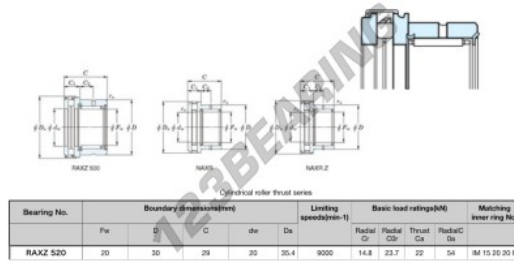

## Needle roller bearing RAXZ520-JTEKT - RAXZ520-JTEKT

<https://www.123bearing.com/bearing-housing/needle-roller-bearing/needle/raxz520-jtekt>

Boundary dimensions

## PRODUCT FEATURES

|                  |               |
|------------------|---------------|
| Brand            | JTEKT         |
| N° Ean13         | 3616060626219 |
| Inside diameter  | 20 mm         |
| Outside diameter | 35.4 mm       |
| Thickness        | 29 mm         |
| Limiting speed   | 9000 rpm      |
| Dynamic load     | 14.8 kN       |
| Static load      | 23.7 kN       |
| Packaging        | 1             |