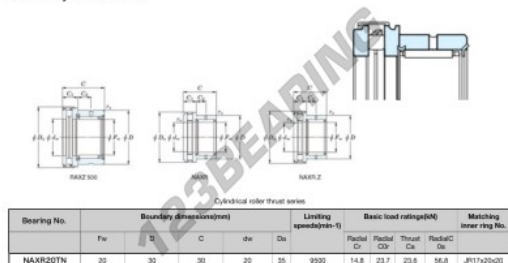

Needle roller bearing NAXR20Z.TN-JTEKT - NAXR20Z.TN-JTEKT

<https://www.123bearing.com/bearing-housing/needle-roller-bearing/needle/naxr20z.tn-jtekt>

Boundary dimensions

PRODUCT FEATURES

Brand	JTEKT
N° Ean13	3616060626202
Inside diameter	20 mm
Outside diameter	35 mm
Thickness	30 mm
Limiting speed	9500 rpm
Dynamic load	14.8 kN
Static load	23.7 kN
Packaging	1