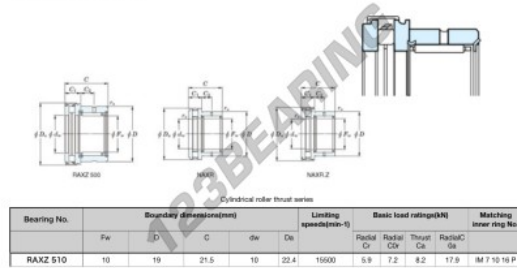

## Needle roller bearing RAXZ510-JTEKT - RAXZ510-JTEKT

<https://www.123bearing.com/bearing-housing/needle-roller-bearing/needle/raxz510-jtekt>

Boundary dimensions

## PRODUCT FEATURES

Brand	JTEKT
N° Ean13	3616060625700
Inside diameter	10 mm
Outside diameter	22.4 mm
Thickness	21.5 mm
Limiting speed	15500 rpm
Dynamic load	5.9 kN
Static load	7.2 kN
Packaging	1

[contact@123bearing.com](mailto:contact@123bearing.com)