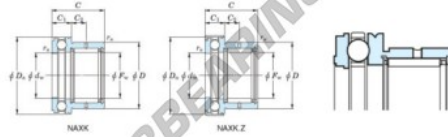

Needle roller bearing NAXK25Z-JTEKT - NAXK25Z-JTEKT

<https://www.123bearing.com/bearing-housing/needle-roller-bearing/needle/naxk25z-jtekt>

Boundary dimensions

Bearing No.	Boundary dimensions (mm)				Limiting speeds (min ⁻¹)	Basic load ratings (kN)				Matching inner ring No.	
	d_i	d_o	C	d_w		d_a	Oil lub.	Radial C_r	Radial C_{0r}		Thrust C_{0a}
NAXK25Z	25	27	30	25	43	6300	18.8	29.8	18.8	35.5	J20x25x20

PRODUCT FEATURES

Brand	JTEKT
N° Ean13	3616060625571
Inside diameter	25 mm
Outside diameter	43 mm
Thickness	30 mm
Limiting speed	6300 rpm
Weight	500 g
Dynamic load	18.8 kN
Static load	29.8 kN
Packaging	-
Standard	No standard