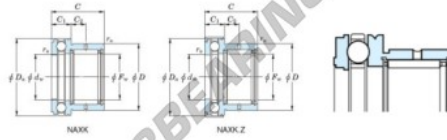

Needle roller bearing NAXK17-JTEKT - NAXK17-JTEKT

<https://www.123bearing.com/bearing-housing/needle-roller-bearing/needle/naxk17-jtekt>

Boundary dimensions

Bearing No.	Boundary dimensions (mm)				Limiting speeds (min-1)	Basic load ratings (kN)				Matching inner ring No.	
	fw	D	C	d		D2	CR	CR*	CR*		CR*
NAXK17	17	26	25	17	30	8500	11.4	16.1	11.8	19.6	JR14x17x17

PRODUCT FEATURES

Brand	JTEKT
N° Ean13	3616060625526
Inside diameter	17 mm
Outside diameter	30 mm
Thickness	25 mm
Limiting speed	8500 rpm
Dynamic load	11.4 kN
Static load	16.1 kN
Packaging	1

contact@123bearing.com