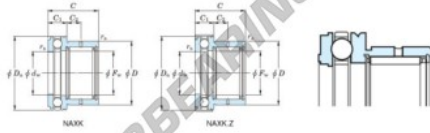

## Needle roller bearing NAXK15Z-JTEKT - NAXK15Z-JTEKT

<https://www.123bearing.com/bearing-housing/needle-roller-bearing/needle/naxk15z-jtekt>

Boundary dimensions

Bearing No.	Boundary dimensions (mm)					Limiting speeds (min-1)	Basic load ratings (kN)				Matching inner ring No.
	\$D_1\$	\$D_2\$	\$D_3\$	\$D_4\$	\$D_5\$		\$C_{10}\$	\$C_{90}\$	\$C_{50}\$	\$C_{10}\$	
NAXK15Z	15	24	23	15	29	8500	9.7	12.6	10.0	16.8	JR12x15x16

## PRODUCT FEATURES

Brand	JTEKT
N° Ean13	3616060625519
Inside diameter	15 mm
Outside diameter	29 mm
Thickness	23 mm
Limiting speed	8500 rpm
Dynamic load	9.7 kN
Static load	12.6 kN
Packaging	1

[contact@123bearing.com](mailto:contact@123bearing.com)