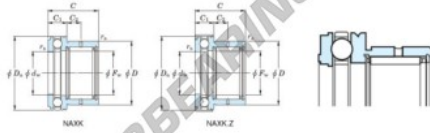

## Needle roller bearing NAXK15Z-JTEKT - NAXK15Z-JTEKT

<https://www.123bearing.com/bearing-housing/needle-roller-bearing/needle/naxk15z-jtekt>

Boundary dimensions

Bearing No.	Boundary dimensions (mm)					Limiting speeds (min-1)	Basic load ratings (kN)				Matching inner ring No.
	$d$	$D$	$B$	$r_1$	$r_2$		$C_{10}$	$C_{010}$	$T_{1000}$	$T_{10000}$	
NAXK15Z	15	24	23	15	29	8500	9.7	12.6	10.9	16.8	JR12x15x16

### PRODUCT FEATURES

Brand	JTEKT
N° Ean13	3616060625519
Inside diameter	15 mm
Outside diameter	29 mm
Thickness	23 mm
Limiting speed	8500 rpm
Dynamic load	9.7 kN
Static load	12.6 kN
Packaging	1

[contact@123bearing.com](mailto:contact@123bearing.com)