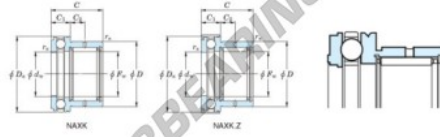

Needle roller bearing NAXK10-JTEKT - NAXK10-JTEKT

<https://www.123bearing.com/bearing-housing/needle-roller-bearing/needle/naxk10-jtekt>

Boundary dimensions

Bearing No.	Boundary dimensions (mm)				Limiting speeds (min-1)	Basic load ratings (kN)				Matching inner ring No.	
	Fw	D	C	d _w		D ₂ (h)	Radial C _r	Radial C _{0r}	Thrust C _{0k}		Radial S _{0k}
NAXK10	10	19	23	10	24	9500	7.9	8.7	10.4	1.4	JR7x10x16

PRODUCT FEATURES

Brand	JTEKT
N° Ean13	605790213465
Inside diameter	10 mm
Outside diameter	24 mm
Thickness	23 mm
Limiting speed	9500 rpm
Weight	42 g
Dynamic load	7.9 kN
Static load	8.7 kN
Packaging	-

contact@123bearing.com