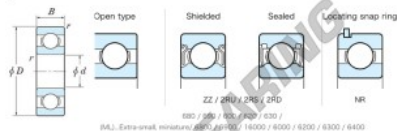

## Deep groove ball bearing single row 636-JTEKT - 636-JTEKT

<https://www.123bearing.com/bearing-housing/deep-groove-bearing/single-row/636-jtekt>

Boundary dimensions

Bearing No.	Boundary dimensions (mm)				Basic load ratings (kN)		Fatigue load limit (kN)	factor	Limiting speeds (min-1)
	d	D	B	r (mm)	C <sub>r</sub>	C <sub>0r</sub>	C <sub>u</sub>	f <sub>0</sub>	Grease lub.
636	6	22	7	0.3	4.1	1.35	0.06	12.4	31000

## PRODUCT FEATURES

Brand	JTEKT
N° Ean13	3616060623942
Inside diameter	6 mm
Outside diameter	22 mm
Thickness	7 mm
Limiting speed	31000 rpm
Dynamic load	4.1 kN
Static load	1.35 kN
Packaging	1

[contact@123bearing.com](mailto:contact@123bearing.com)