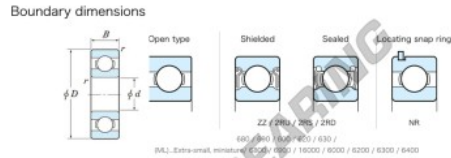

## Deep groove ball bearing single row 626-JTEKT - 626-JTEKT

<https://www.123bearing.com/bearing-housing/deep-groove-bearing/single-row/626-jtekt>

Extra small Standard open type

Bearing No.	Boundary dimensions (mm)				Basic load ratings (kN)		Fatigue load limit (kN)	factor	Limiting speeds (min-1)
	d	D	B	r (mm)	Cr	Cor	Cu		
626	6	19	5	0.3	2.9	0.89	0.04	10	Grease lub. 35000

## PRODUCT FEATURES

Brand	JTEKT
N° Ean13	4549250164743
Inside diameter	6 mm
Outside diameter	19 mm
Thickness	6 mm
Limiting speed	35000 rpm
Dynamic load	2.9 kN
Static load	0.89 kN
Packaging	1

[contact@123bearing.com](mailto:contact@123bearing.com)