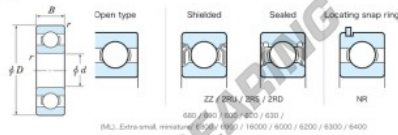

Deep groove ball bearing single row 686-JTEKT - 686-JTEKT

<https://www.123bearing.com/bearing-housing/deep-groove-bearing/single-row/686-jtekt>

Boundary dimensions

Bearing No.	Boundary dimensions (mm)				Basic load ratings (kN)		Fatigue load limit (kN)	factor	Limiting speeds (min ⁻¹)
	d	D	B	r (mm)	Cr	Cor	Cu	f0	Grease lub.
686	6	13	3.5	0.15	1.35	0.44	0.01	13.7	48000

PRODUCT FEATURES

Brand	JTEKT
N° Ean13	3616060623898
Inside diameter	6 mm
Outside diameter	13 mm
Thickness	3.5 mm
Limiting speed	48000 rpm
Dynamic load	1.35 kN
Static load	0.44 kN
Packaging	1

contact@123bearing.com