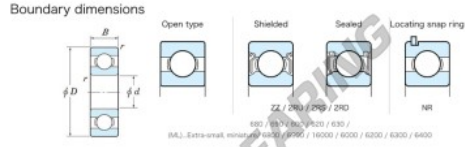

Deep groove ball bearing single row 635-JTEKT - 635-JTEKT

<https://www.123bearing.com/bearing-housing/deep-groove-bearing/single-row/635-jtekt>

Extra-small Standard open type

Bearing No.	Boundary dimensions (mm)				Basic load ratings (kN)		Fatigue load limit (kN)	factor	Limiting speeds (min-1)
	d	D	B	r (min)	Cr	C0r	C0r	f0	Grease lub.
635	5	19	6	0.3	2.9	0.89	0.04	12.3	35000

PRODUCT FEATURES

Brand	JTEKT
N° Ean13	3616060623867
Inside diameter	5 mm
Outside diameter	19 mm
Thickness	6 mm
Limiting speed	35000 rpm
Dynamic load	2.9 kN
Static load	0.89 kN
Packaging	1

contact@123bearing.com