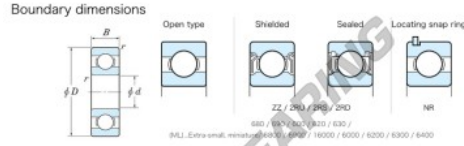

## Deep groove ball bearing single row 685-JTEKT - 685-JTEKT

<https://www.123bearing.com/bearing-housing/deep-groove-bearing/single-row/685-jtekt>

Extra small | Standard open type

Bearing No.	Boundary dimensions (mm)				Basic load ratings (kN)		Fatigue load factor	Limiting speeds (min-1)
	d	D	B	r (min)	Cr	C0r		
685	5	11	3	0.15	0.89	0.28	7	12.8 Grease lub.

## PRODUCT FEATURES

Brand	JTEKT
N° Ean13	3616060623829
Inside diameter	5 mm
Outside diameter	11 mm
Thickness	3 mm
Limiting speed	53000 rpm
Dynamic load	0.89 kN
Static load	0.28 kN
Packaging	1

[contact@123bearing.com](mailto:contact@123bearing.com)