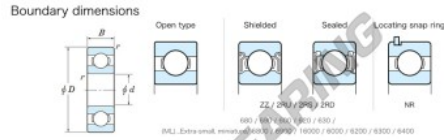

## Deep groove ball bearing single row 684-JTEKT - 684-JTEKT

<https://www.123bearing.com/bearing-housing/deep-groove-bearing/single-row/684-jtekt>

Extra small Standard open type

Bearing No.	Boundary dimensions(mm)				Basic load ratings(kN)		Fatigue load limit(kN)	factor	Limiting speeds(min-1)
	d	D	B	B <sub>1</sub>	C <sub>r</sub>	C <sub>0r</sub>	C <sub>u</sub>	f <sub>0</sub>	Grease lub.
684	4	9	2.5	0.15	0.8	0.23	6	12.8	59000

## PRODUCT FEATURES

Brand	JTEKT
N° Ean13	3616060623737
Inside diameter	4 mm
Outside diameter	9 mm
Thickness	2.5 mm
Limiting speed	59000 rpm
Dynamic load	0.8 kN
Static load	0.23 kN
Packaging	1

[contact@123bearing.com](mailto:contact@123bearing.com)