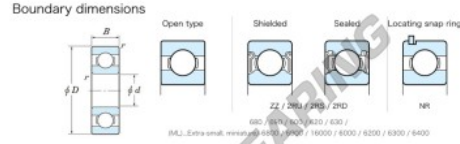

Deep groove ball bearing single row 603-JTEKT - 603-JTEKT

<https://www.123bearing.com/bearing-housing/deep-groove-bearing/single-row/603-jtekt>

Extra small Standard open type

Bearing No.	Boundary dimensions (mm)				Basic load ratings (kN)		Fatigue load limit (kN)		factor	Limiting speeds (min-1)
	d	D	B	r (min)	Cr	Cor	Cu	f0		
693	3	8	3	0.15	0.68	0.17	5	11.5		64000 Grease lub.

PRODUCT FEATURES

Brand	JTEKT
N° Ean13	3616060623683
Inside diameter	3 mm
Outside diameter	9 mm
Thickness	3 mm
Limiting speed	60000 rpm
Dynamic load	0.54 kN
Static load	0.16 kN
Packaging	1

contact@123bearing.com