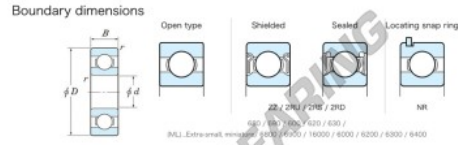

Deep groove ball bearing single row ML3006-JTEKT - ML3006-JTEKT

<https://www.123bearing.com/bearing-housing/deep-groove-bearing/single-row/ml3006-jtekt>

Extreme1 Standard open type

Bearing No.	Boundary dimensions (mm)				Basic load ratings (kN)		Fatigue load limit (kN) C _u	factor f ₀	Limiting speeds (min-1) Grease lub.
	d	D	B	r (min)	C _r	C _{0r}			
ML3006	3	6	2	0.08	0.24	0.06	2	14.3	75000

PRODUCT FEATURES

Brand	JTEKT
N° Ean13	3616060623645
Inside diameter	3 mm
Outside diameter	6 mm
Thickness	2 mm
Limiting speed	75000 rpm
Dynamic load	0.24 kN
Static load	0.06 kN
Packaging	1

contact@123bearing.com